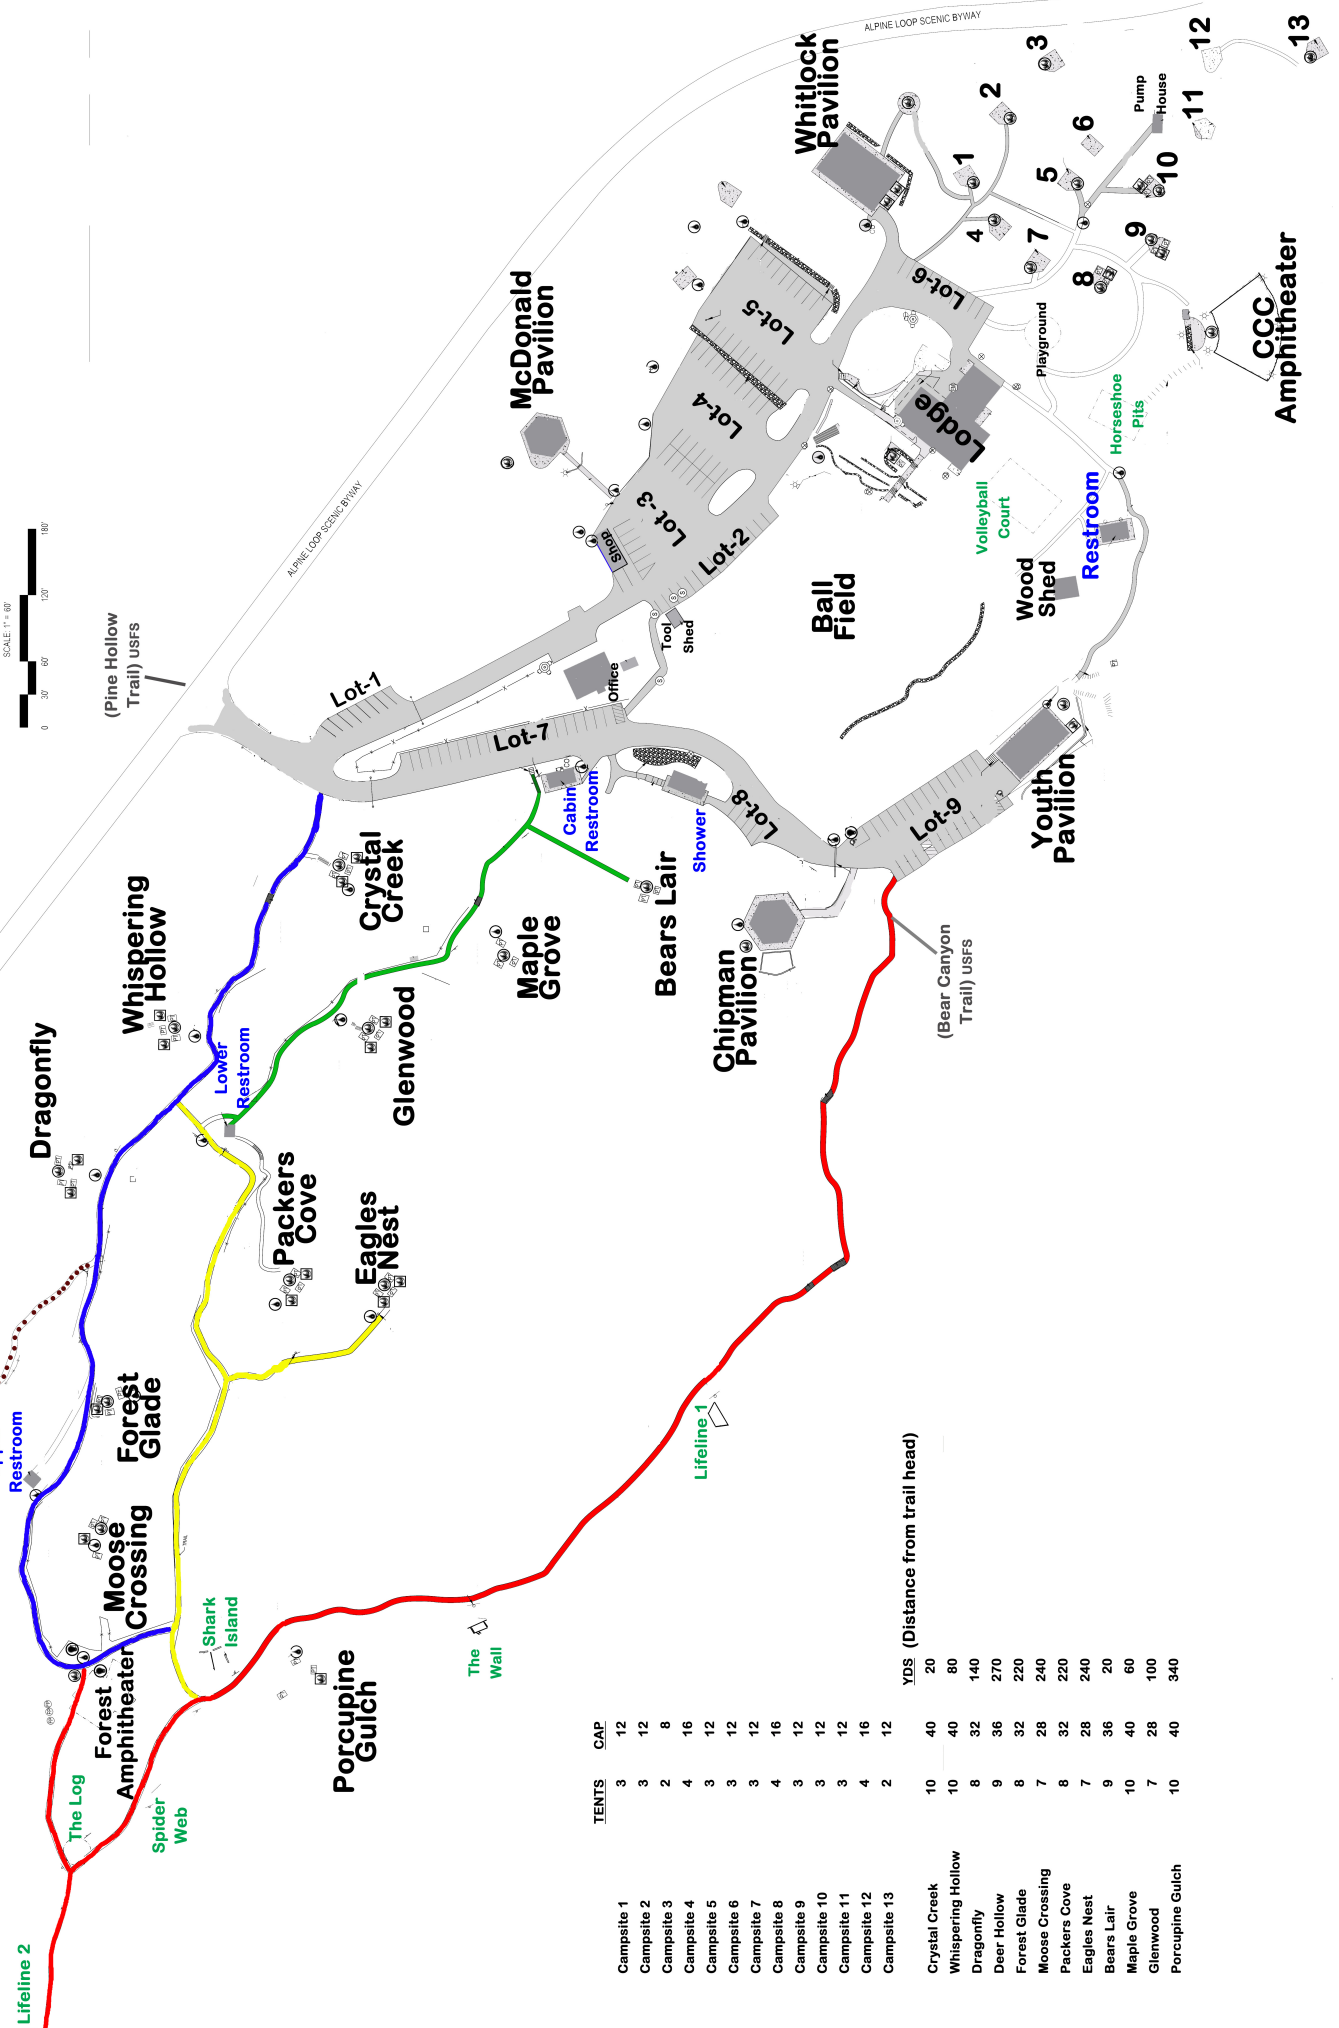

Mutual Dell Recreational Camp

Alpine Scenic Loop Highway
 American Fork Canyon
 SR-92 mile post 13.5
 Phone: 801-851-2888

Campsite	TENTS	CAP	YDS (Distance from trail head)
Campsite 1	3	12	20
Campsite 2	3	12	80
Campsite 3	2	8	140
Campsite 4	4	16	270
Campsite 5	3	12	220
Campsite 6	3	12	240
Campsite 7	3	12	220
Campsite 8	4	16	240
Campsite 9	3	12	20
Campsite 10	3	12	60
Campsite 11	3	12	100
Campsite 12	4	16	340
Campsite 13	2	12	
Crystal Creek	10	40	20
Whispering Hollow	10	40	80
Dragonfly	8	32	140
Deer Hollow	9	36	270
Forest Glade	8	32	220
Moose Crossing	7	28	240
Packers Cove	8	32	220
Eagles Nest	7	28	240
Bears Lair	9	36	20
Maple Grove	10	40	60
Glenwood	7	28	100
Porcupine Gulch	10	40	340